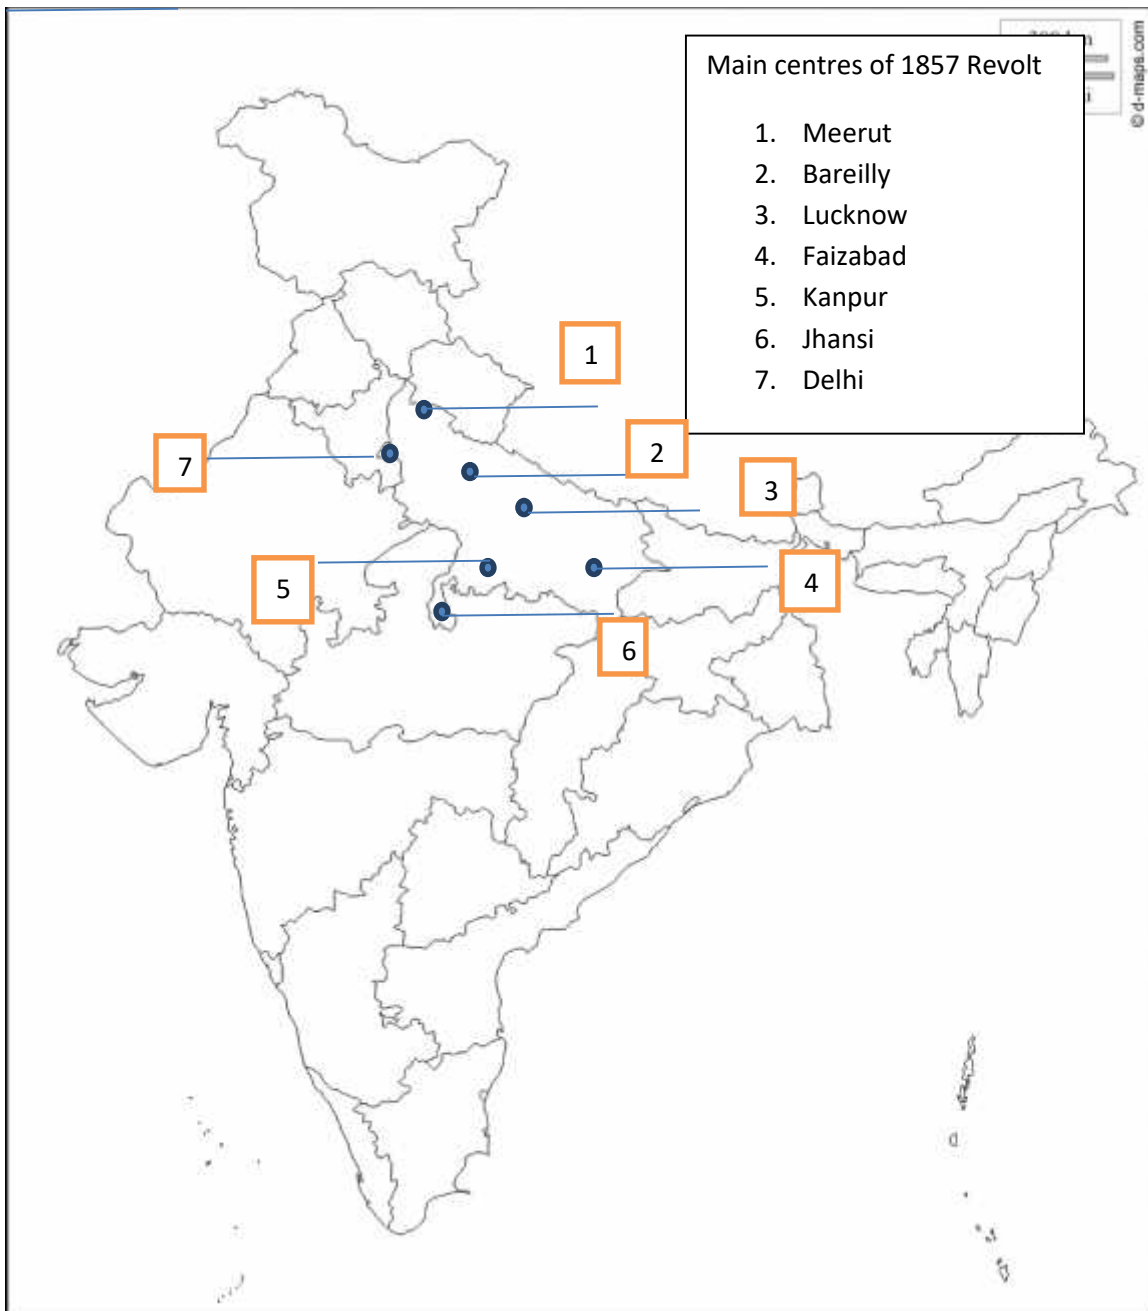

### WHEN PEOPLE REBEL

Date: \_\_\_\_\_

Roll No: \_\_\_\_\_

On the given outline political map of India, identify the important centres of Revolt of 1857.

INDIAN SCHOOL DARSAIT  
Social Science (Geography)  
Minerals and Power Resources  
MAP-2

Class-VIII

Date: \_\_\_\_\_

Name: \_\_\_\_\_

Roll No: \_\_\_\_\_

On the given outline map of India, Locate and label the iron ore producing states and the states which have nuclear powerplants in India